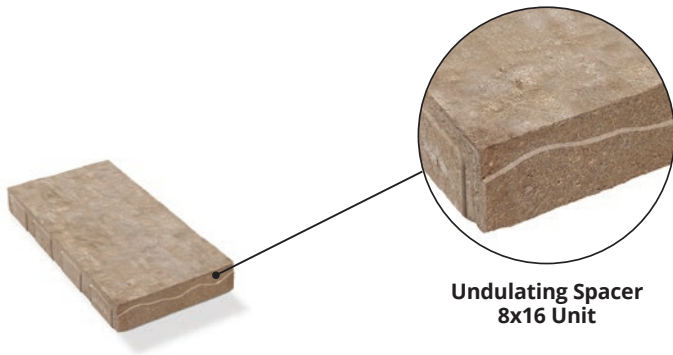

3 STONE RANDOM BUNDLE

Packaging Specs

† Packaged with mesh between layers.

MONTEREY 60mm	BUNDLE SPECIFICATIONS					PER SECTION SPECIFICATIONS				
	LAYERS	SQ. FT.	LIN. FT.	PIECES	WEIGHT	SECTIONS	SQ. FT.	LIN. FT.	PIECES	WEIGHT
8x16 Small Rectangle	10	103.4	78.7 (soldier) 157.4 (sailor)	120	2912	Layer †	10.3	7.9 (soldier) 15.7 (sailor)	12	291
RANDOM BUNDLE 16x16, 12x24, 24x24	8	103.4	-	24 (16x16) 16 (12x24) 8 (24x24)	2958	Layer †	12.9	-	3 (16x16) 2 (12x24) 1 (24x24)	370
16x32 Large Rectangle	10	103.4	39.4 (soldier) 78.7 (sailor)	30	2963	Layer †	10.3	3.9 (soldier) 7.8 (sailor)	3	296

All Oaks Landscape products fully meet or exceed the latest version of CSA A231, ASTM C936, ASTM C1372 or ASTM C1782 as applicable to the specific product and area of sale.

Recommended Uses

PRODUCT	THICKNESS	SIZES	POOL DECK	PATIO/WALKWAY	DRIVEWAY	EliteFinish™	ColorBold™
Monterey	60mm	8x16 Small Rectangle	✓	✓			
		Random Bundle	✓	✓			
		16x32 Large Rectangle	✓	✓			