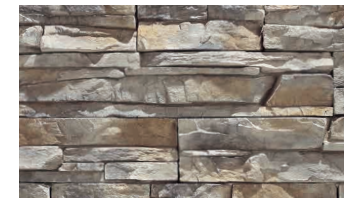

DARK RUNDLE®

DAYBREAK

DRY CREEK®

KORYAK RIDGE™

NANTUCKET

SANTA FE

SILVER LINING

MOUNTAIN LEDGE